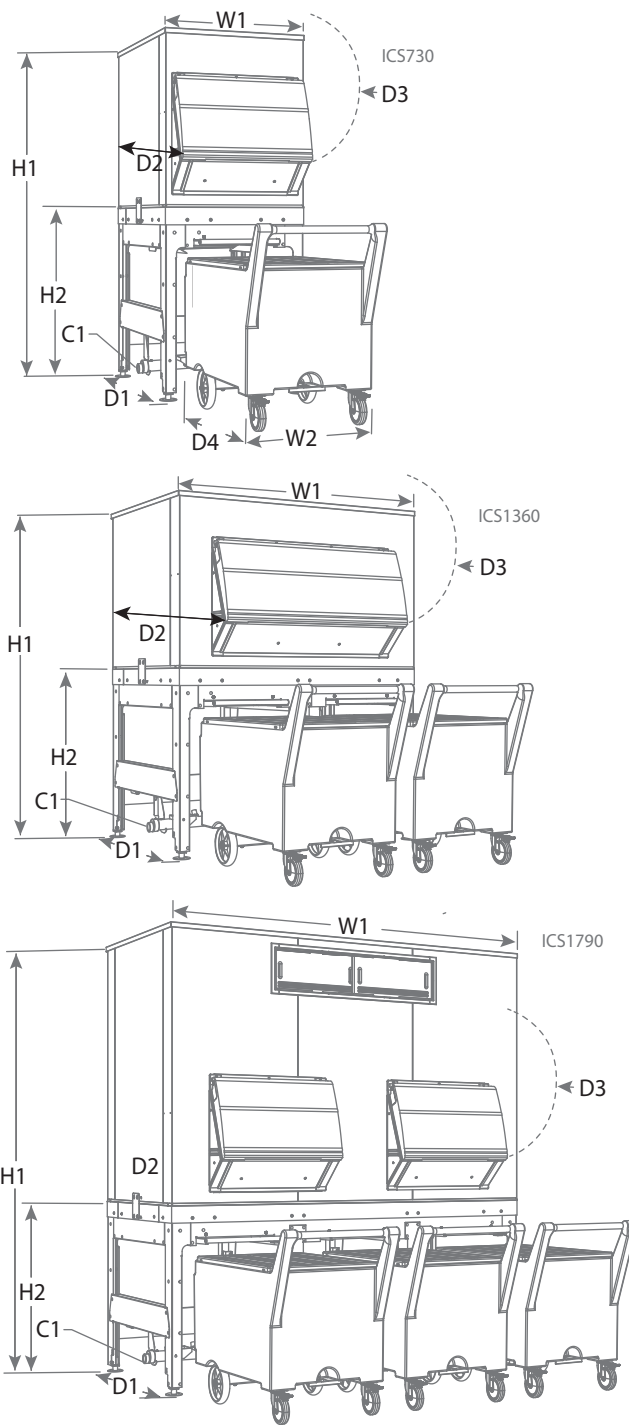

Fast and Easy Installation:

- Includes stainless steel universal adapter plate for most ice maker setups
- Includes paddle with hanging bracket
- Includes poly cart(s) - 240 lbs of storage per cart (150lb w/ optional totes)

ICS730, ICS1360, ICS1790

Certification

Storage Capacity

Model Number	Description	Storage Capacity (lb/kg)	Finish
ICS730	1 Cart System	652/296	Stainless Steel
ICS1360	2 Cart System	1327/603	Stainless Steel
ICS1790	3 Cart System	1716/779	Stainless Steel

Accessories

Model Number	Description
ICS-CP	Replacement poly cart
ICS-PADDLE	Replacement paddle
ICS-SHOVEL	Shovel, white plastic
ICS-TOTE	Ice totes - set of 6
KBT75	Kit, Bin top for use with (2) 30" heads on ICS1360

ICS730, ICS1360, ICS1790

Dimensions and Weight Details

Model	W1	W2	D1	D2	D3	D4	H1	H2	C1	Shipping Weight (lb/kg)
ICS730	31" (121.9 cm)	24.5" (62.2 cm)	40" (101.6 cm)	48" (121.9 cm)	58.5" (148.6 cm)	41.5" (105.4 cm)	75" (190.5 cm)	38.75" (98.4 cm)	1.25" FPT	398/181
ICS1360	60" (152.4 cm)	24.5" (62.2 cm)	40" (101.6 cm)	48" (121.9 cm)	58.5" (148.6 cm)	41.5" (105.4 cm)	75" (190.5 cm)	38.75" (98.4 cm)	1.25" FPT	712/323
ICS1790	90" (228.6 cm)	24.5" (62.2 cm)	40" (101.6 cm)	48" (121.9 cm)	58.5" (148.6 cm)	41.5" (105.4 cm)	70" (177.8 cm)	38.75" (98.4 cm)	1.25" FPT	978/444